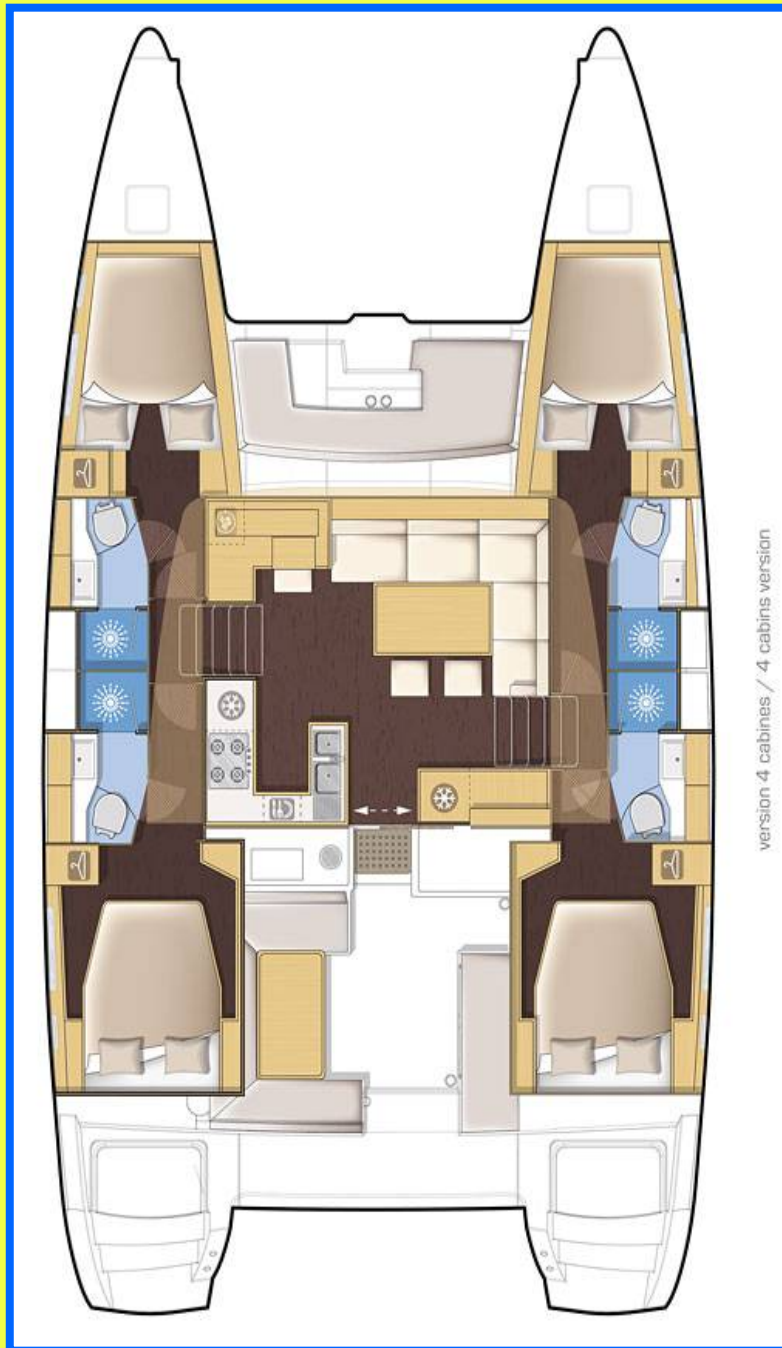

New Horizon has a large internal and external dining area. Her soft lighting and panoramic windows give you a sense of freedom. Her vast cockpit area is great for dining "al fresco"! For those who enjoy the rays of sun the fly bridge is the place to be while enjoying the view of the sea and sipping your cocktails. Plenty of area on the trampolines for sun tanning and experiencing the sea! She offers all the comforts. Her lovely crew of two are there to make your dreams come true.

Let us sail you into the horizon of your dreams!

Lagoon 450 - Mention obligatoire / Mandatory credit: Photo Nicolas Claris

version 4 cabines / 4 cabins version

Naval architects	Van Peteghem-Lauriot Prévost
Interior design	Nauta Design
Length over all	13,96 m / 45'10"
Beam over all	7,84 m / 25'9"
Draft	1,305 m / 4'3"
Mast clearance	23,05 m / 75'8"
Light displacement (EEC)	15,50 t / 34178 Lbs
Engines	2 x 40 HP to 2 x 55 HP
Fuel capacity	2 x 500 l / 2 x 132 US gal
Upwind sail area	134 m ² / 1442 sq.ft.
Spinnaker (optional)	non
Code 0 (optional)	93 m ² / 1001 sq.ft.
Fresh water capacity	2 x 175 l / 2 x 46 US gal
Berths	6 - 12
CE certification	A : 12 ; B : 14 ; C : 20 ; D : 30

NEW HORIZON

4 double cabins all with ensuite facilities – crew of two in separate cabins

Amenities: Air-conditioning, generator, water maker, Parlour games, 2 Swimming ladders, semi-rigid tender 13ft / 3.70 m with a 20 HP, Donut, banana, fishing equipment, Snorkeling equipment. Communications includes: 1 VHF, GSM phone, Audio Visual Equipment and Deck Facilities include Radio CD MP3 in saloon with 2 speakers inside, 2 at cockpit, 2 at fly, TV and DVD in the saloon and in all cabins. Deck facilities include Fly bridge, Cockpit, roof & deck cushions, 2 Deck showers :(hot & cold water), Cockpit table, Speakers connected to lounge HI-FI set , Cockpit lights, Electric Windlass. Water maker,