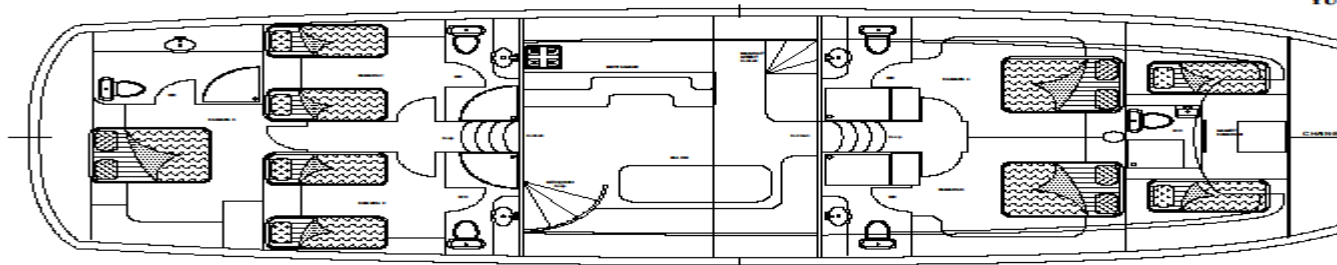

YUCEBEY

Technical Specifications:

LOA : 23.90 M.

Beam :6.80 M.

Draft : 3.10 M.

Displacement : 69.75 tn

Flag :Turkish

Type :Ketch

YearBuilt : 2006

Material : Mahagony&Teak

Engine : 2x280 HpIveco

Generator : 22kVA& 16 kVA

Electricity : 220 V / 24 V

Navigation : Chart Plotter, Compass, VHF, GPS, NAWTEXT

Fuel tank : 3000 Lt

Watertank : 3000 Lt