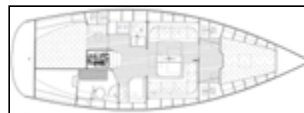

Draft 2 (optional)

Sail Area

Mast Height

Engine Option (Volvo Penta)

Fuel Tank

Water Tank

Technical Drawings

Please click an image to enlarge.