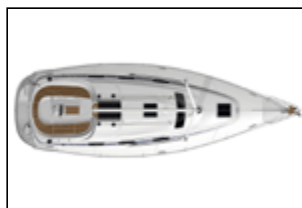

Draft 2 (optional)

Sail Area

Mast Height

Engine Option (Volvo Penta)

Fuel Tank

Water Tank

Technical Drawings

Please click an image to enlarge.