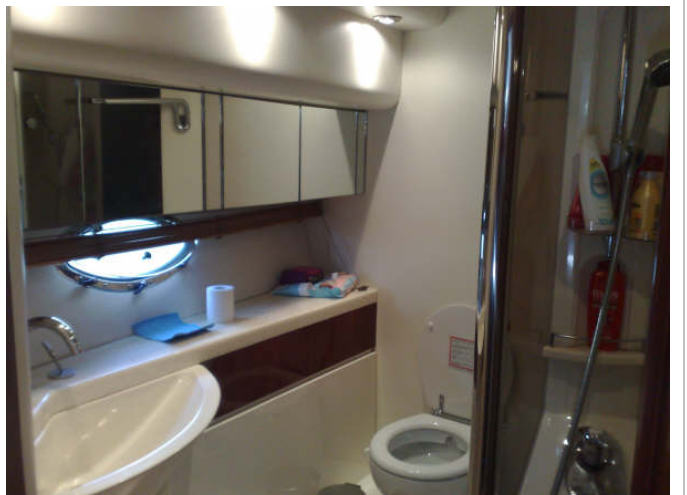

## **Specifications**

LOA: 55 ft./ 17 m

Builder: Fairline Squadron

Built: 1997

Type: Motor Yacht Fly bridge

Cruising speed: 20 knots

**Base port: Athens- Greece**

**M/Y AFROS** can accommodate 6 guests in 3 cabins

(One Queen and 2 twin cabins /2 bathrooms), fully air conditioned through out

## **Amenities:**

Salon/bedrooms TV/VCR, Stereo, DVDs, Board Games, Deck Shower, etc.