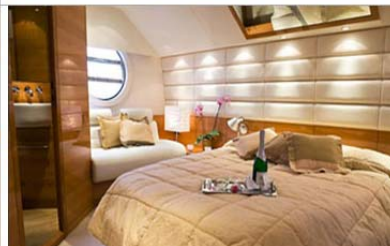

Aicon 64 can accommodate 8 guests in 4 cabins. The master cabin has a queen size bed, shower and head. Another 2 cabins have twin beds, shower and head and 1 cabin has a double bed, shower and head. Aicon is fully air conditioned through out.